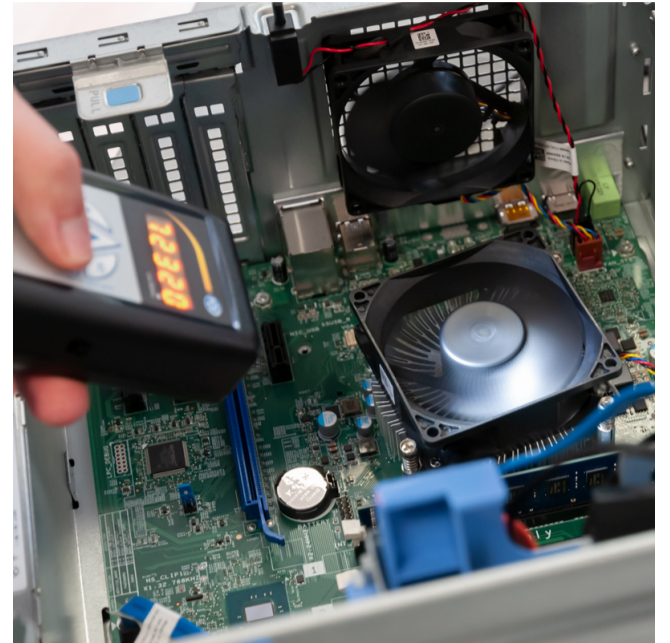

Tachometer PCE-LES 100

LED Tachometer / Light and compact / 60 ... 99,990 flash/ Min range / One handed operation with 6 keys / 2 very bright LEDs (1400 lux @ 50 cm) / Duplication and division of impulses / Tripod connection

The PCE-LES 100 LED Tachometer combines LED technology with compact and accurate electronics, which controls the sequence and timing of flash over the entire measuring range. Thanks to LED technology, the LED Tachometer does not need to periodically change the bulbs. The LED handheld stroboscope is ideal for non-contact measurements and to visualize movements on machinery and equipment, giving the viewer the impression that the object is stationary. The LED handheld stroboscope can be used for a variety of purposes, where it is important to make very fast movements visible (e.g. vibration), due to its wide frequency range and the different lengths of flash. Thanks to the compact design and size of the LED handheld stroboscope, you can always have it with you. The PCE-LES 100 LED handheld stroboscope is powered by two standard batteries (AA) included in the delivery.

- ▶ Handheld stroboscope with LED technology
(no need to change light bulbs)
- ▶ 60 to 99,990 flash
- ▶ Possibility to multiply and divide frequency by two
- ▶ Possibility to work with battery up to 11 h
- ▶ 2 bright LEDs (1400 lux @ 50 cm)
- ▶ One hand use
- ▶ Power supply by standard batteries
- ▶ Compact housing, lightweight
- ▶ Tripod Connection
- ▶ Protective cover included in delivery

Specifications

Range	60 ... 99,990 r.p.m 1 ... 1,666 Hz
Display	5 digits LCD
Impulses/Flash	Possibility of duplication and division/fine tuning
Offset	Yes, 360°
Accuracy	
60 ... 17,300	± 1 LSD
17,300 ... 99,990	± 0.009%
Light source	LED
Light intensity	1400 lux (50 cm distance, 6,000 fpm)
Battery	2 x AA batteries
Operating time	Brightness mode: 8 h, power saving mode: 11 h
Environmental conditions	-10 ... 50°C / 14 ... 122°F
Dimensions	124 x 71 x 33 mm / 4.9 x 2.8 x 1.3 in
Weight	173 g / < 1 lb