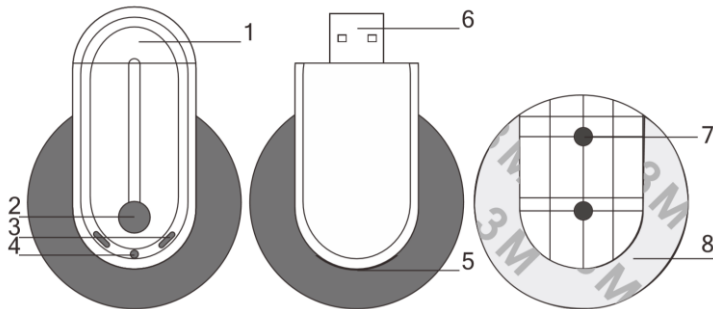

2 Specifications

Measured variable	Measurement range	Accuracy	Measurement/storage rate
Temperature	-40 ... 85 °C	±0.5 °C (0 ... 70 °C) ±0.8 °C (-20 ... 0 °C)	1 s ... 15 days
Relative humidity	0 ... 100 % RH	±3 % RH (10 ... 90 % RH) ±4 % RH (remaining range)	1 s ... 15 days
Further specifications			
Drift		Temperature: 0.03 °C / year Humidity: 0.25 % RH / year	
Response time		2 minutes	
Memory capacity		max. 16,000 measured values	
Power supply		CR2032 battery	
Battery life		approx. 450 days (@25 °C / 15 min storage rate)	
Environmental conditions		-40...+85 °C	
Protection class		IP30	
Dimensions		69.5 x 47.5 x 18.7 mm	
Weight		44 g	

3 Delivery scope

- 1 x thermo hygrometer PCE-HT 70
- 1 x wall bracket
- 1 x CR2032 battery
- 1 x instruction manual

4 Device description

No.	Description
1	USB connection cap
2	On/off key
3	Connections for the temperature and humidity sensor
4	LED indicator
5	Battery compartment
6	USB interface
7	Screw holes for the wall bracket
8	Adhesive tape